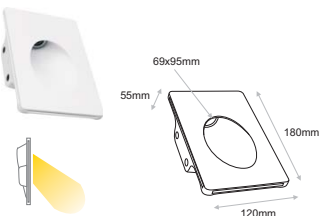

CERES L / CERES

Interior Wall Surface, Recessed 

| Code | Model | CCT / Colour | Watt | Constant Current | LED | Weight |  | IP Rate |
|---------|---------|------------------------|------|------------------|--------------|--------|------------------------------------------------------------------------------------|---------|
| PWR.012 | CERES L | 5000K 3000K Blue | 1x1W | 350mA | Not included | 0.62Kg | 182x122mm | IP20 |
| PWR.013 | CERES | 5000K 3000K Blue | 1x1W | 350mA | Not included | 0.62Kg | 102x102mm | IP20 |

IP20

Plaster

Not included

LED Options

- LED.302**
1W / 350mA / 5000K
- LED.303**
1W / 350mA / 3000K
- LED.304**
1W / 350mA / BLUE

*Suitable for plasterboard 9mm-15mm

PWR.012
CERES L

PWR.013
CERES